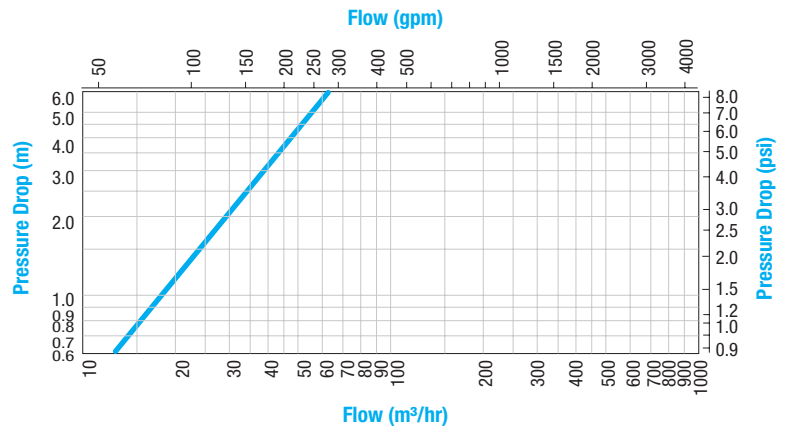

Jain Super Flow Screen T/L Filter

Model 20S