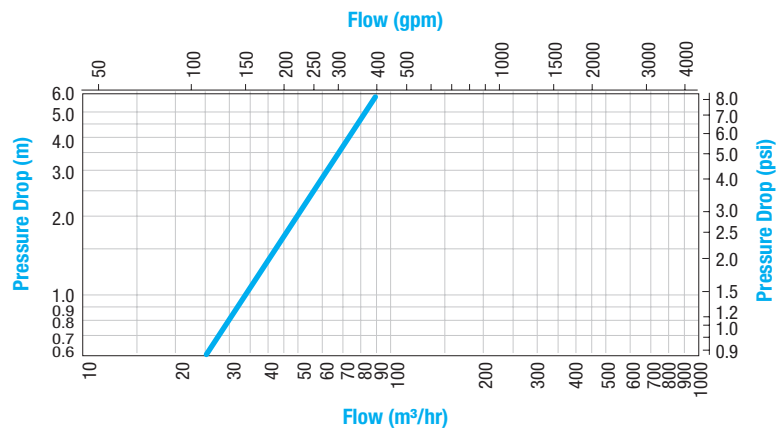

Jain Super Flow Screen T/L Filter

Model 25R

Model 30S

Model 30R