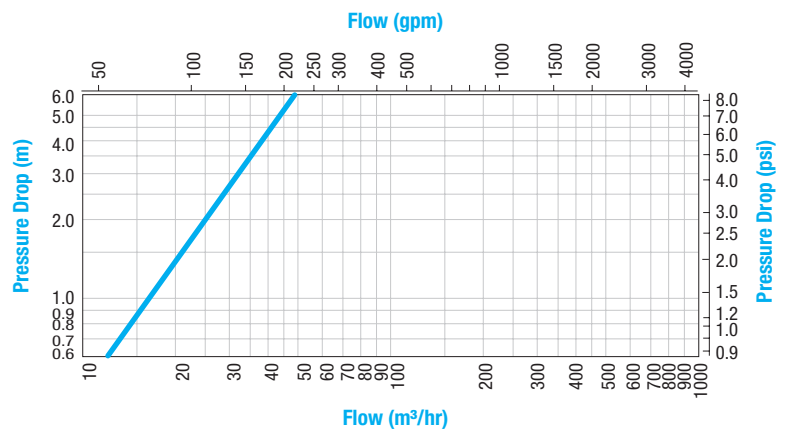

Jain Super Flow Screen T/L Filter

Model 20S

Model 20R

Model 20L