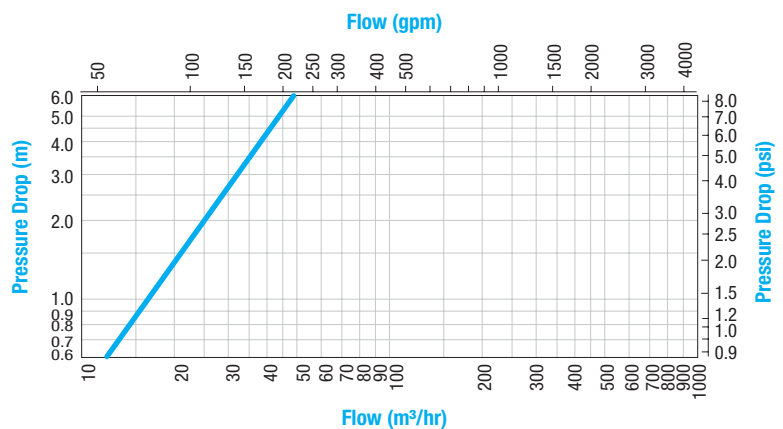

Jain Super Flow Screen T Filter

Model 20S

Model 20R

Model 20L