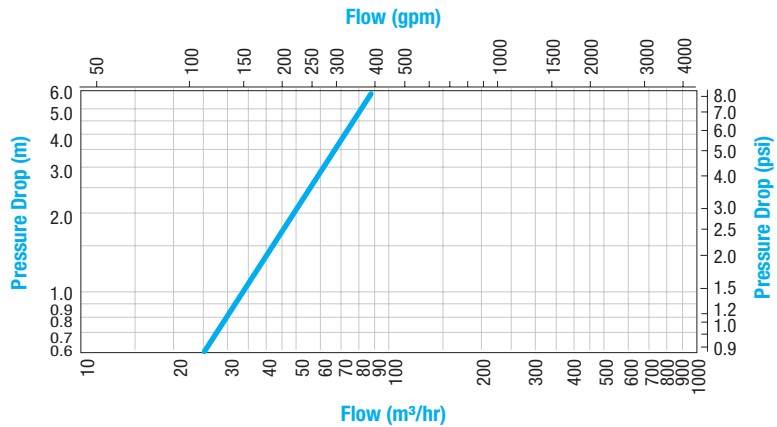

Jain Super Flow Screen T Filter

Model 25R

Model 30S

Model 30R