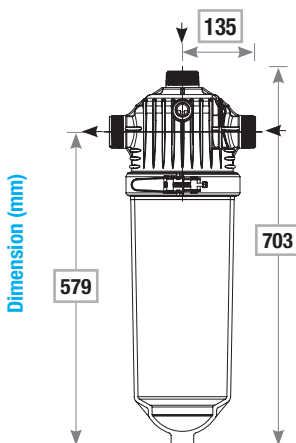

Jain Super Flow Screen T/L Filter

Model 20S

Model 20R

Model 20L