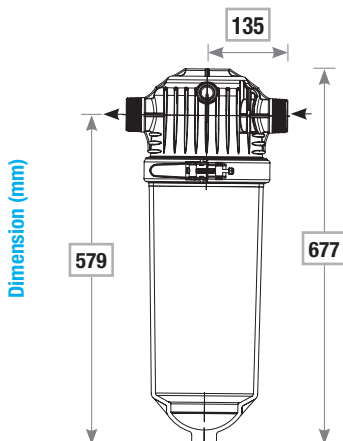

Jain Super Flow Screen T Filter

Model 20S

Model 20R

Model 20L