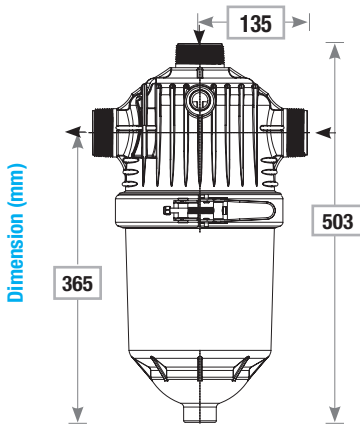

Jain Super Flow Screen T/L Filter

Model 20S