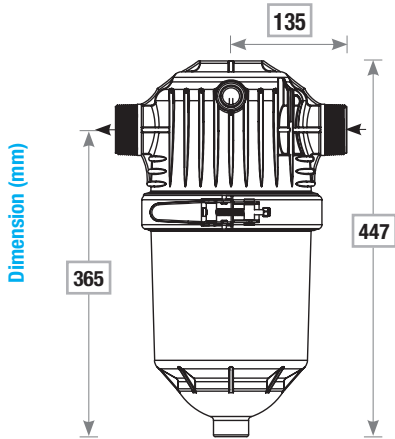

Jain Super Flow Screen T Filter

Model 20S