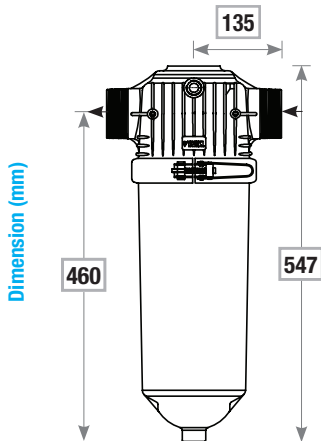

Jain Super Flow Screen T Filter

Model 20S

Model 20R

Model 20L