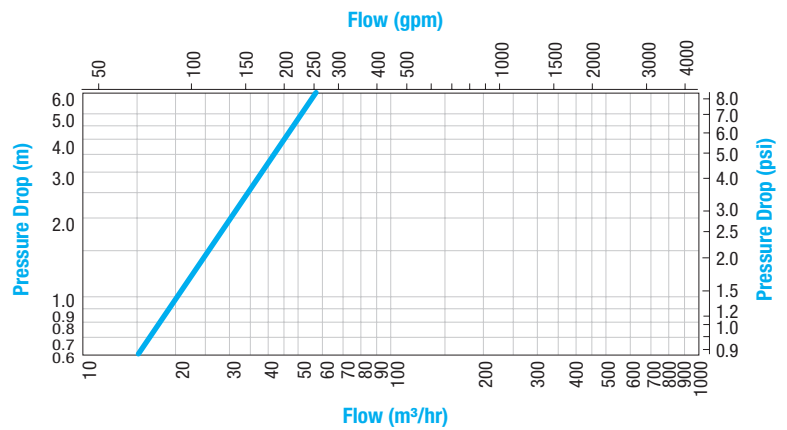

Jain Super Flow Screen T/L Filter

Model 20S

Model 20R

Model 20L