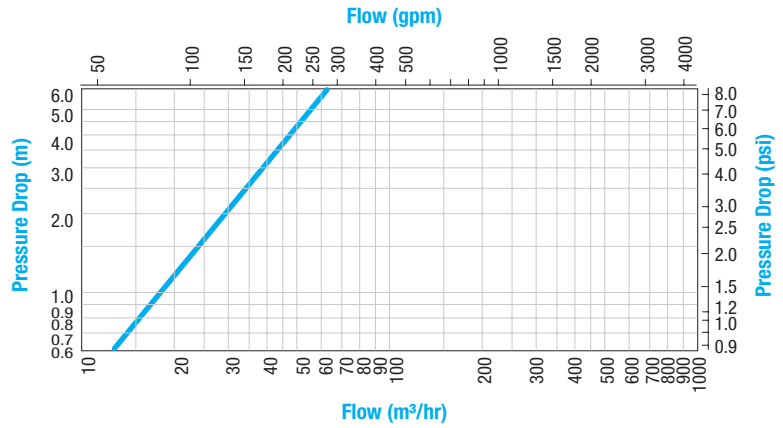

Jain Super Flow Screen T Filter

Model 20S