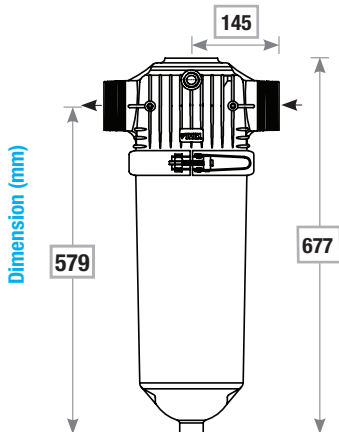

Jain Super Flow Screen T Filter

Model 25R

Model 30S

Model 30R