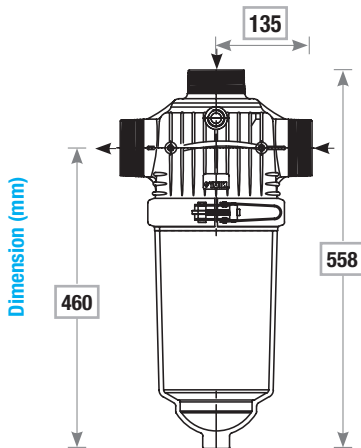

Jain Super Flow Screen T/L Filter

Model 25R

Model 30S

Model 30R