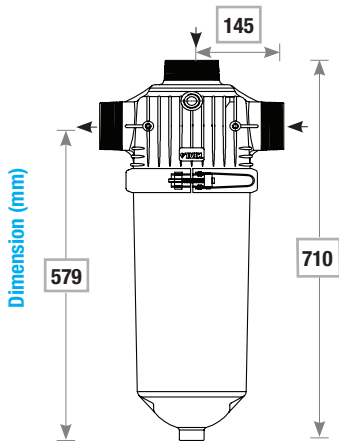

Jain Super Flow Screen T/L Filter

Model 25R

Model 30S

Model 30R