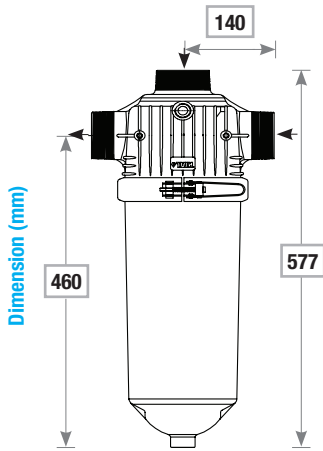

Jain Super Flow Screen T/L Filter

Model 25R