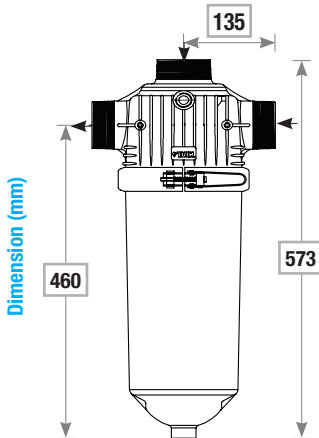

Jain Super Flow Screen T/L Filter

Model 20S

Model 20R

Model 20L